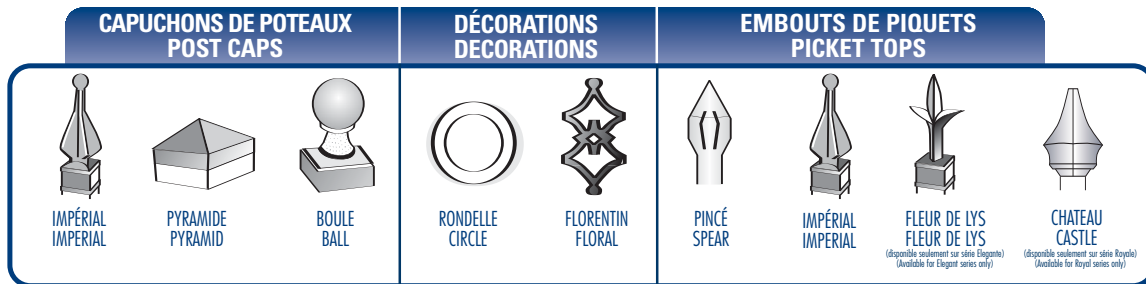

Clôtures de distinction robustes et sans entretien Fencing made Elegant, Strong and Maintenance Free

- Toutes les pièces en acier sont de qualité supérieure recouvert de zinc
- All materials are prime high quality zinc coated steel
- Soudure au bronze pour éviter la rouille
- Bronze welding is used to prevent rusting
- Type de fini / Finish Type
  - Assurance qualité de la compagnie de peinture certifié annuellement ISO 9001-2000 / Quality assurance of coater certified annually, ISO 9001-2000
  - Préparation au phosphate de zinc / Zinc phosphate preparation
  - Cuisson au four / Oven baked
  - Enduit de poudre polyester spécialement conçu pour usage extérieure / Polyester powder coating specifically designed for outdoor use
  - Épaisseur minimale de 2,5 mils / Minimum of 2.5 mils thickness
- Espacement entre les piquets / Space between pickets
  - 3" 7/8
- Système de fixation facilitant l'installation sur place et ne requierant aucune soudure.
- Unique bracketing system allows for easy on-site installation requiring no welding.
- Choix multiples de barrières assorties aux clôtures.
- Variety of gates available to match fence style.
- Procédé de poinçonnage central pour la même apparence des deux côtés.
- Centre-punch process provides same appearance from both sides.

Couleurs standard / Standard Colors

- Autres couleurs sur demande / Other colors available upon request.
- Les couleurs ne sont pas exactement telles que montrées / Colors not exactly as shown.

**Garantie de 5 ans offerte sur demande; renseignez-vous auprès de votre détaillant.
5 year warranty available on request from your dealer.**